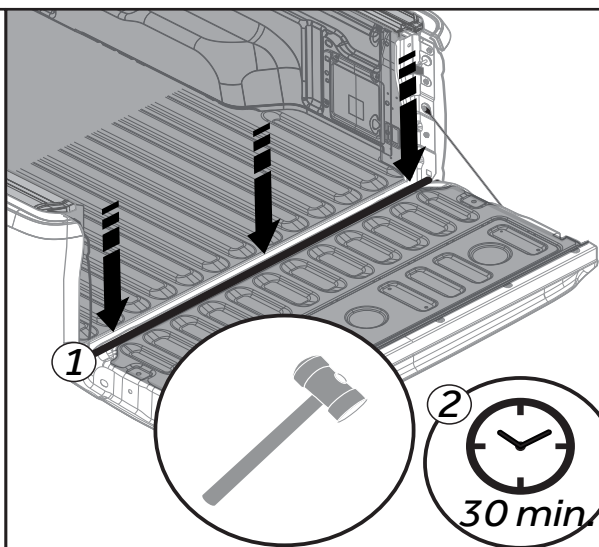

## 3 Repeat the procedure for the other side

# INSTALLATION INSTRUCTIONS

4 Repeat the procedure for the other side.

5

6

**AFTER THE INSTALLATION, WAIT ABOUT 30 MINUTES TO CLOSE THE TAILGATE IN ORDER TO AVOID FUTURE DETACHMENT.**