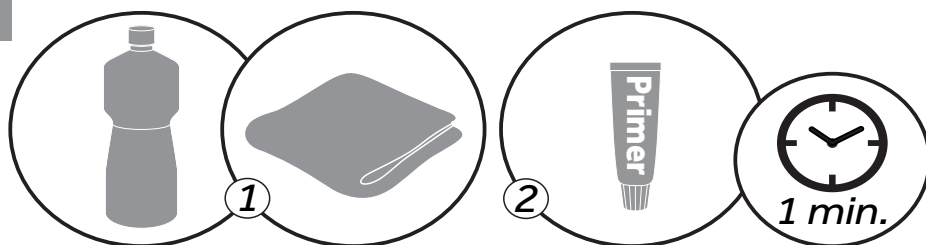

## 2 Repeat the procedure for the other side

## 3 Repeat the procedure for the other side

# INSTALLATION INSTRUCTIONS

4 Repeat the procedure for the other side.

5

6

**AFTER THE INSTALLATION, WAIT ABOUT 30 MINUTES TO CLOSE THE TAILGATE IN ORDER TO AVOID FUTURE DETACHMENT.**