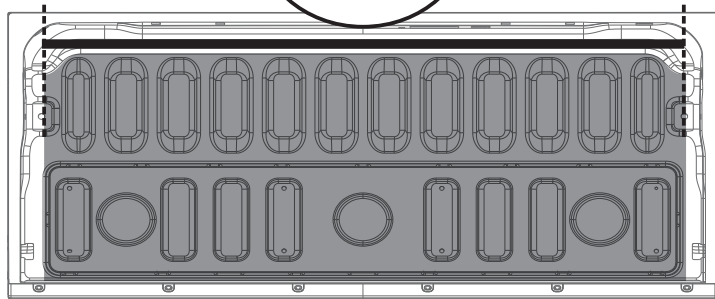

# INSTALLATION INSTRUCTIONS

4 Repeat the procedure for the other side.

5

6

**AFTER THE INSTALLATION, WAIT ABOUT 30 MINUTES TO CLOSE THE TAILGATE IN ORDER TO AVOID FUTURE DETACHMENT.**