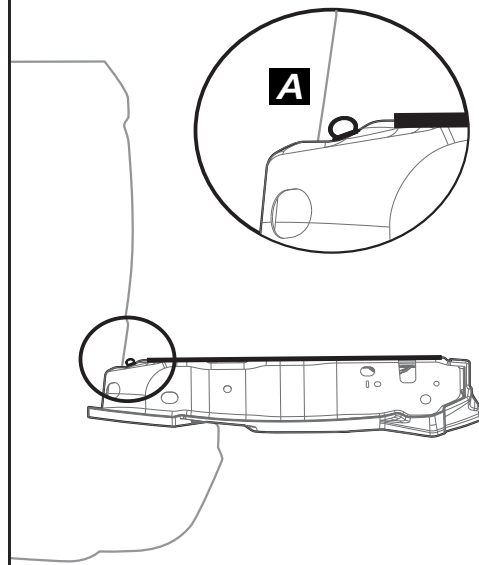

## 2 Repeat the procedure for the other side

## 3 Repeat the procedure for the other side

# INSTALLATION INSTRUCTIONS

4 Repeat the procedure for the other side.

5

6

**AFTER THE INSTALLATION, WAIT ABOUT 30 MINUTES TO CLOSE THE TAILGATE IN ORDER TO AVOID FUTURE DETACHMENT.**